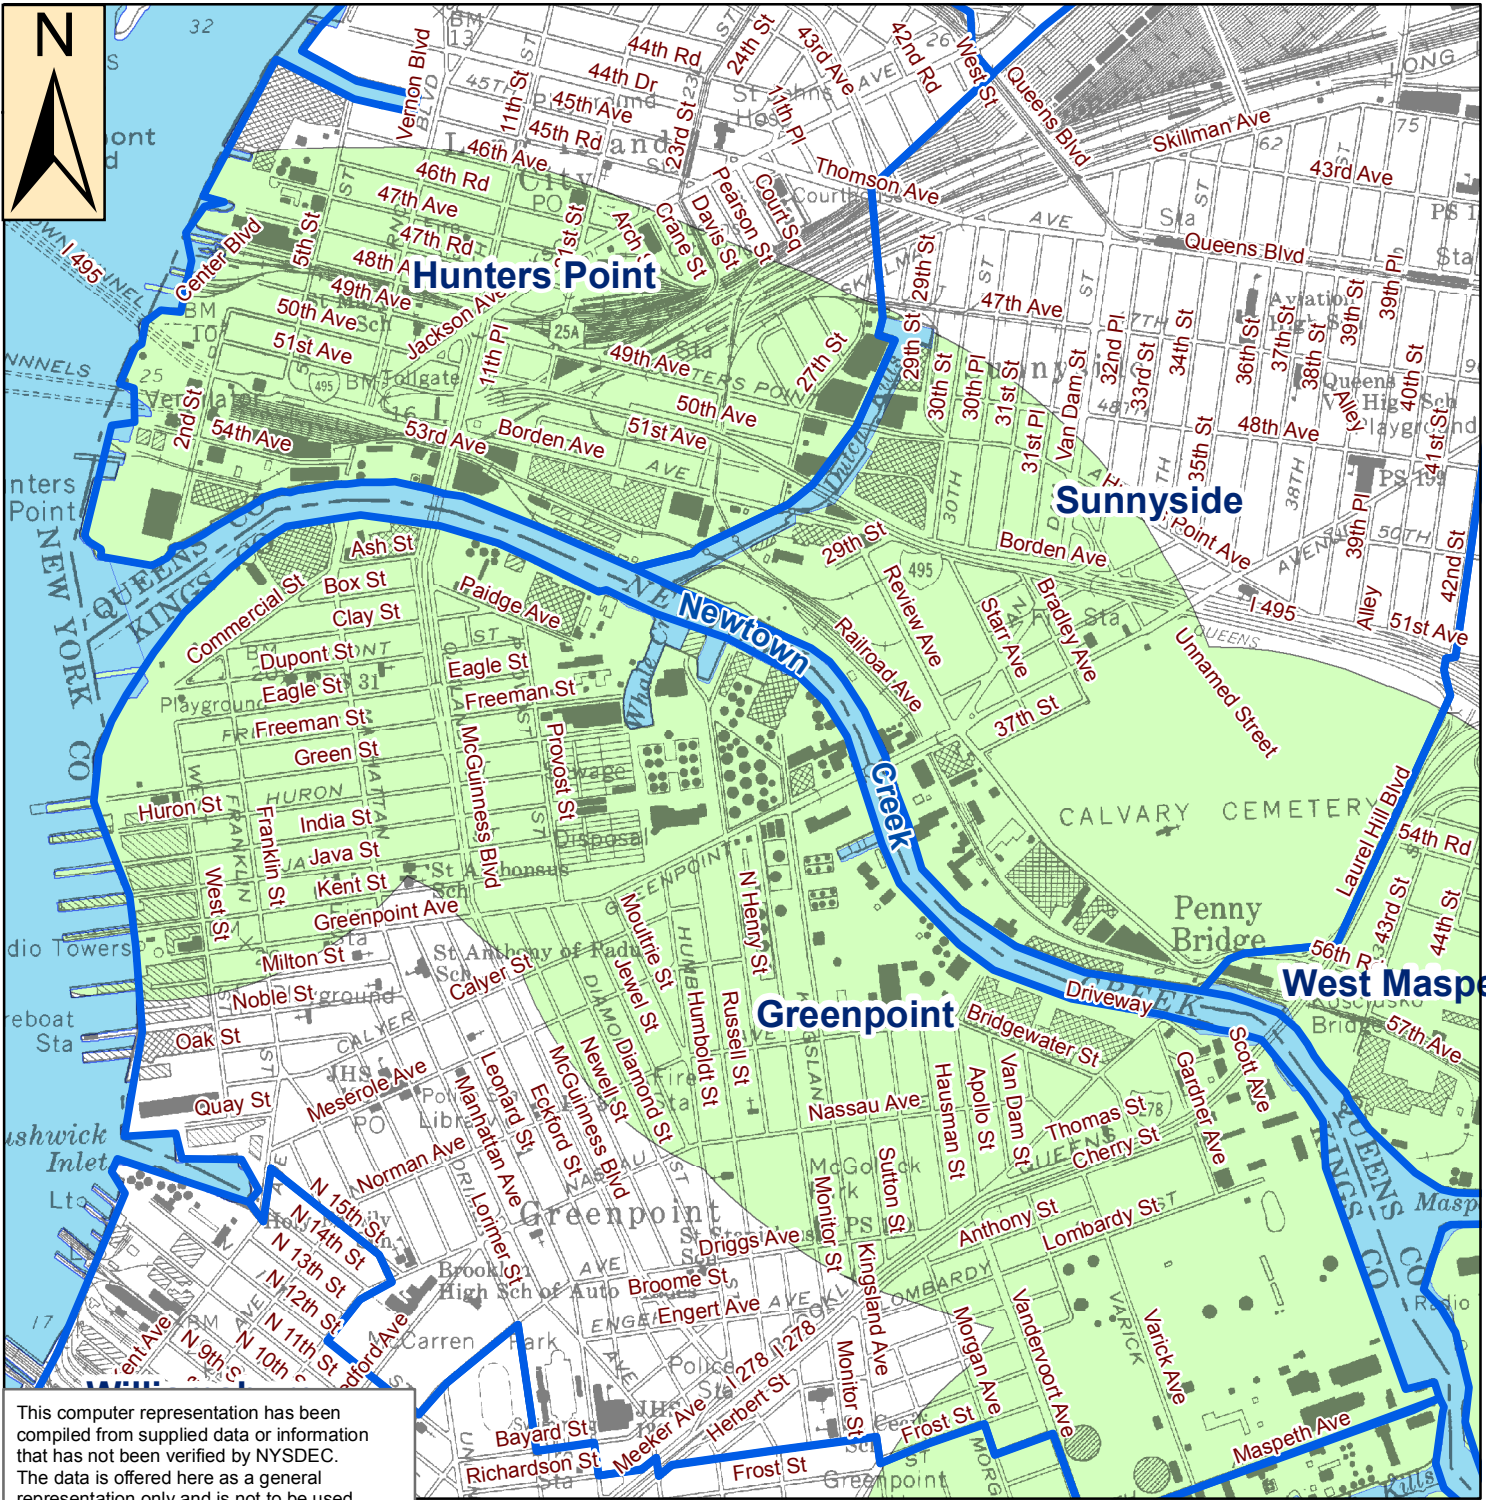

# Neighborhoods within one half mile of Newtown Creek, Brooklyn and Queens, New York

This computer representation has been compiled from supplied data or information that has not been verified by NYSDC. The data is offered here as a general representation only and is not to be used for commercial purposes without verification by an independent professional qualified to verify such data or information.

NYSDEC does not guarantee the accuracy, completeness, or timeliness of the information shown and shall not be liable for any loss or injury resulting from reliance.

Data Source for Neighborhood Boundaries: New York City Department of City Planning, Community Data Portal [http://home2.nyc.gov/html/dcp/html/neigh\\_info/nhmap.shtml](http://home2.nyc.gov/html/dcp/html/neigh_info/nhmap.shtml)

- Legend**
- Newtown Creek Neighborhoods
  - 0.5 Mile Radius from Creek
  - Estuaries

For questions about this map contact:  
 New York State Department of Environmental Conservation  
 Office of Environmental Justice  
 625 Broadway, 14th Floor  
 Albany, New York 12233-1500  
 (518) 402-8556  
 ej@gw.dec.state.ny.us