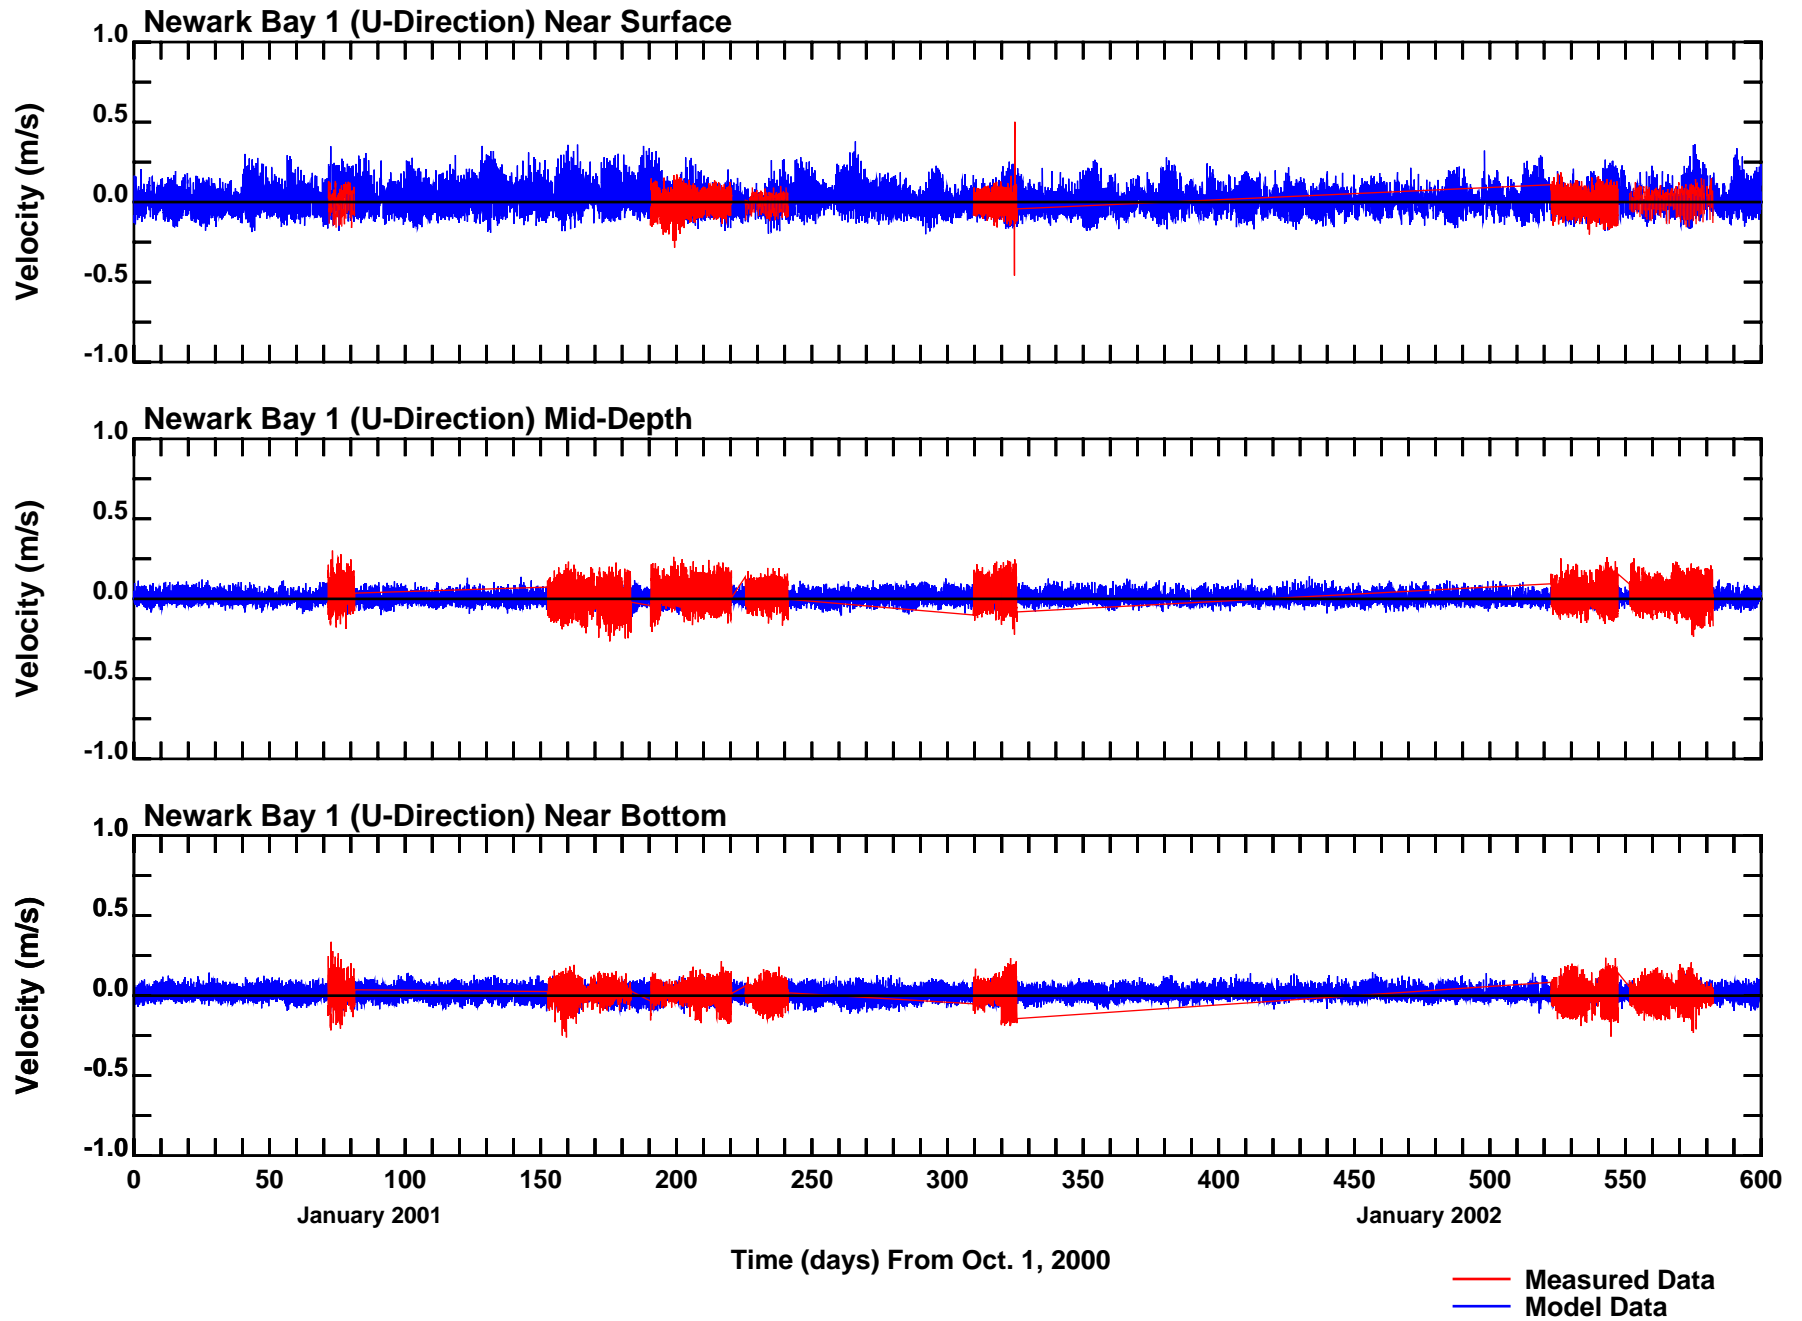

APPENDIX 6

Velocity Currents Model and Measurement Comparisons Results Diagrams, CARP 1 New Jersey Toxics Reduction Workplan for New York-New Jersey Harbor Study I-E Stations, 2000-02

Update of CARP Models