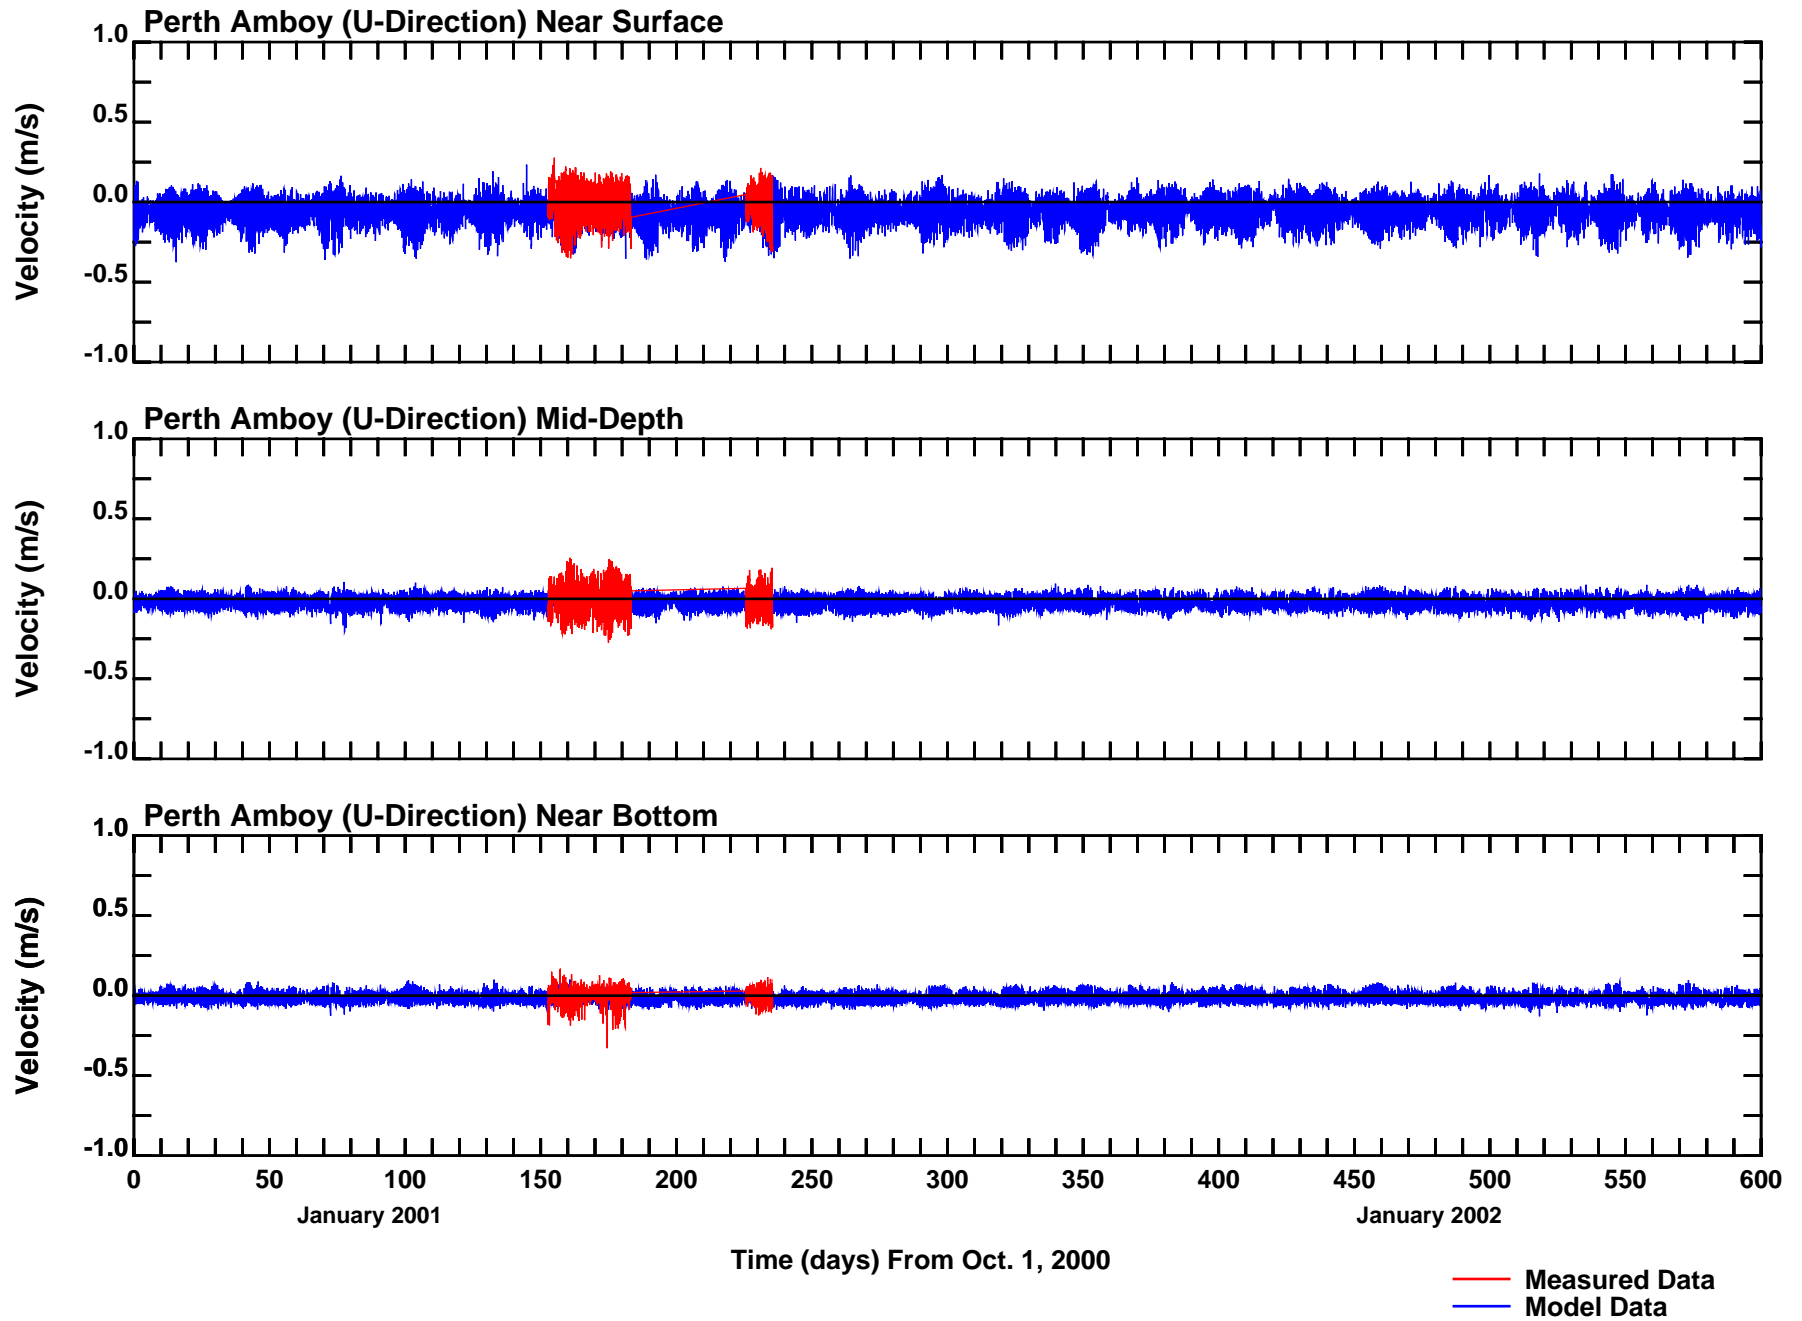

Update of CARP Models