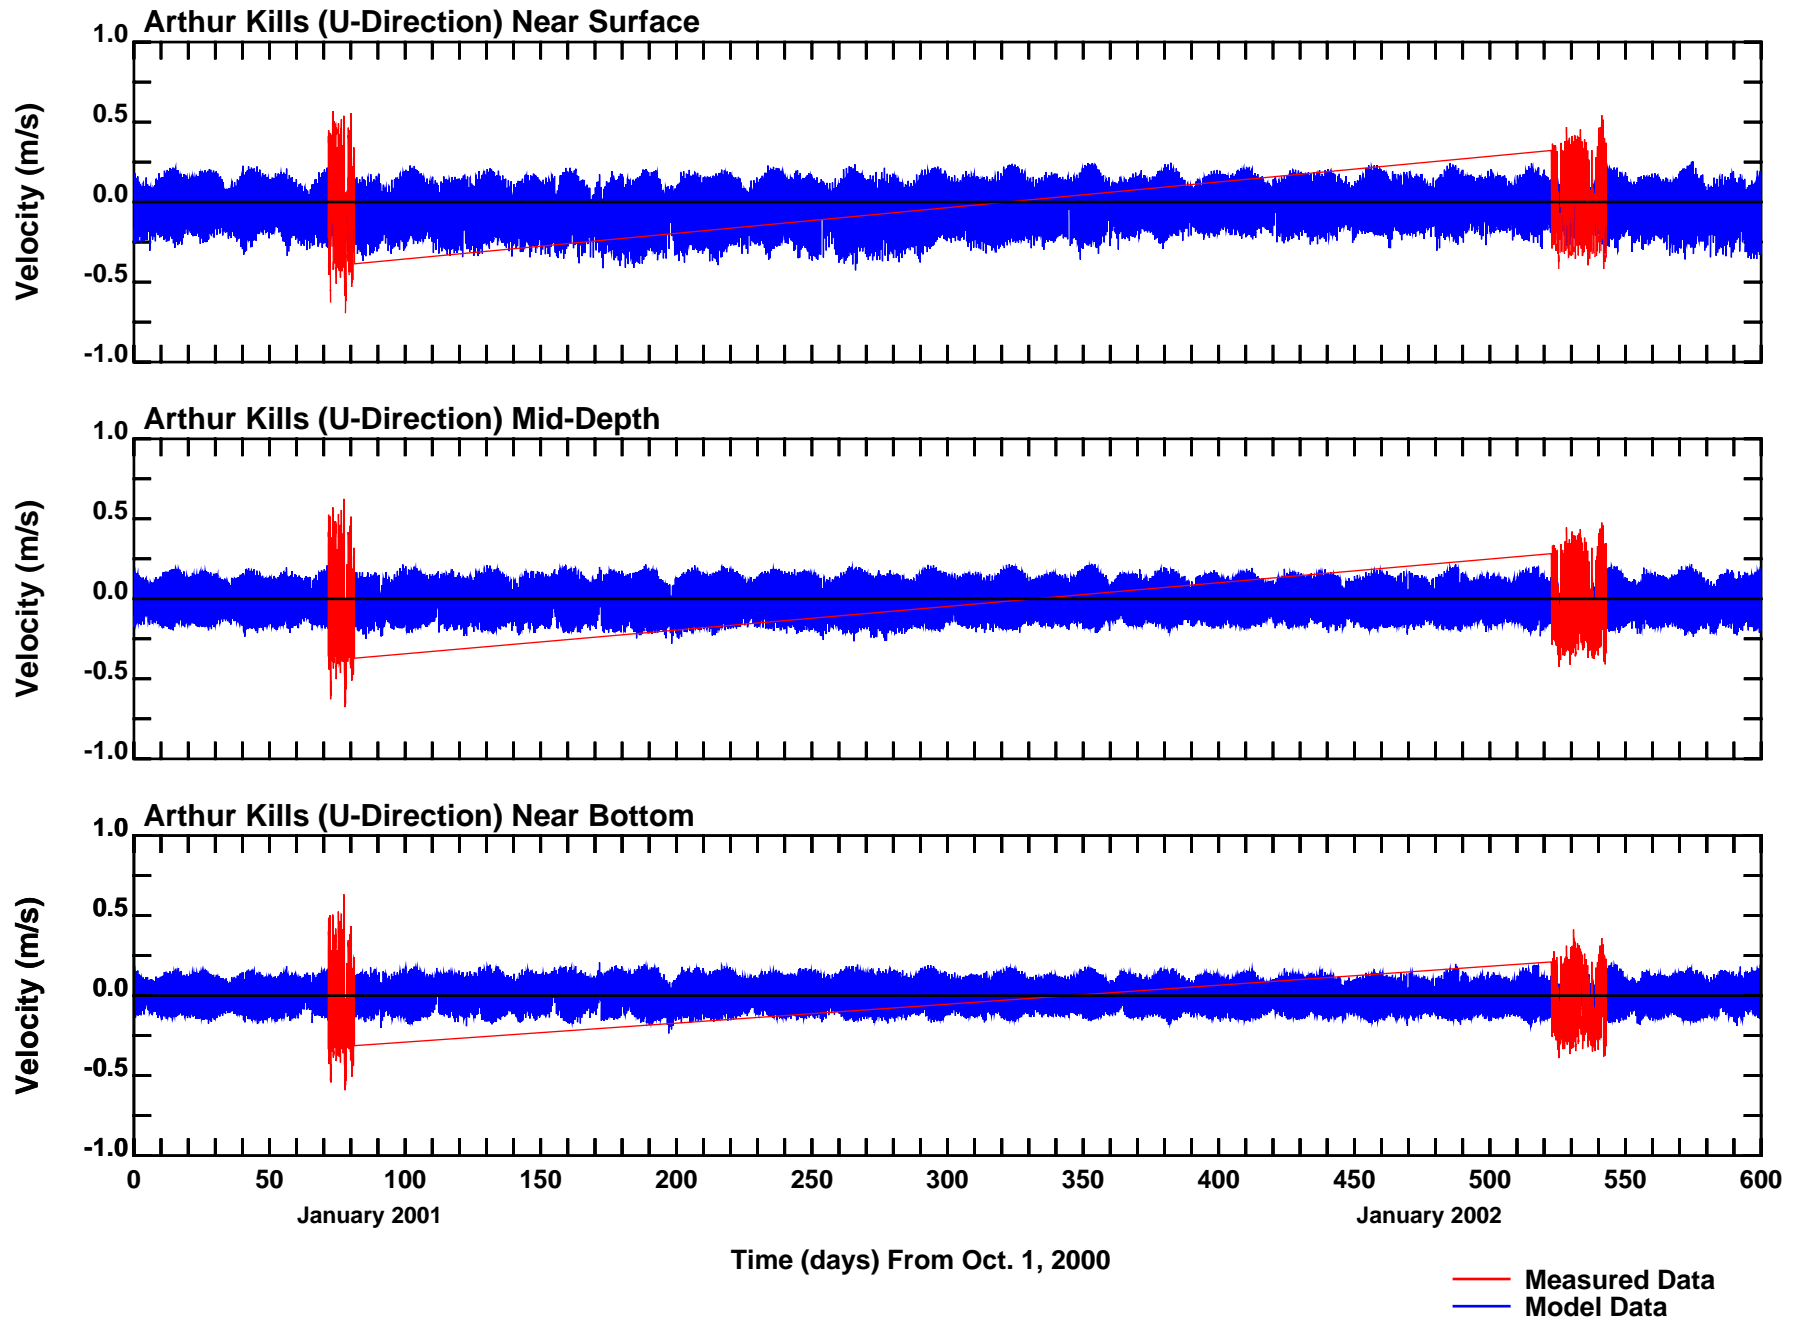

Update of CARP Models