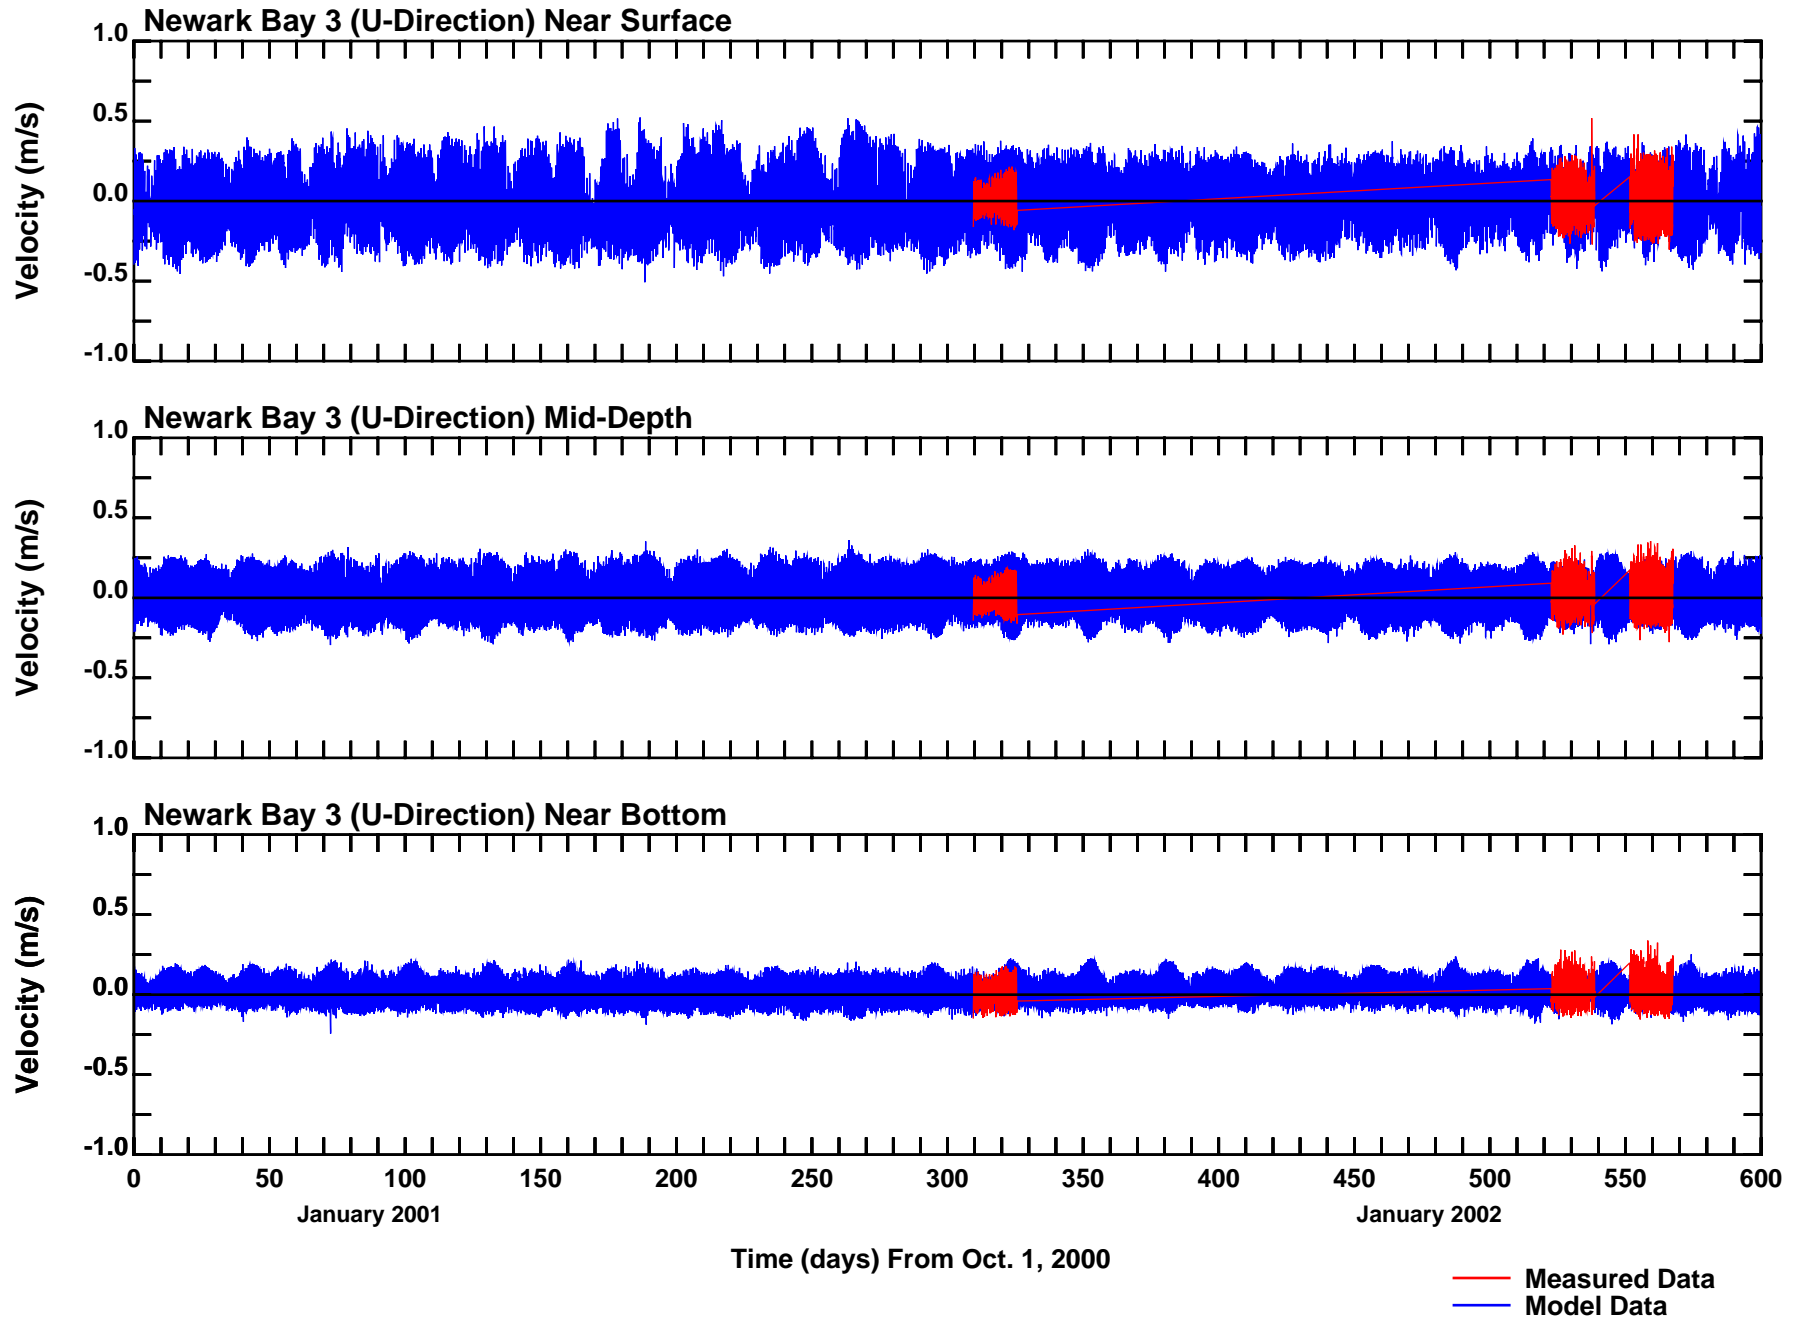

Update of CARP Models