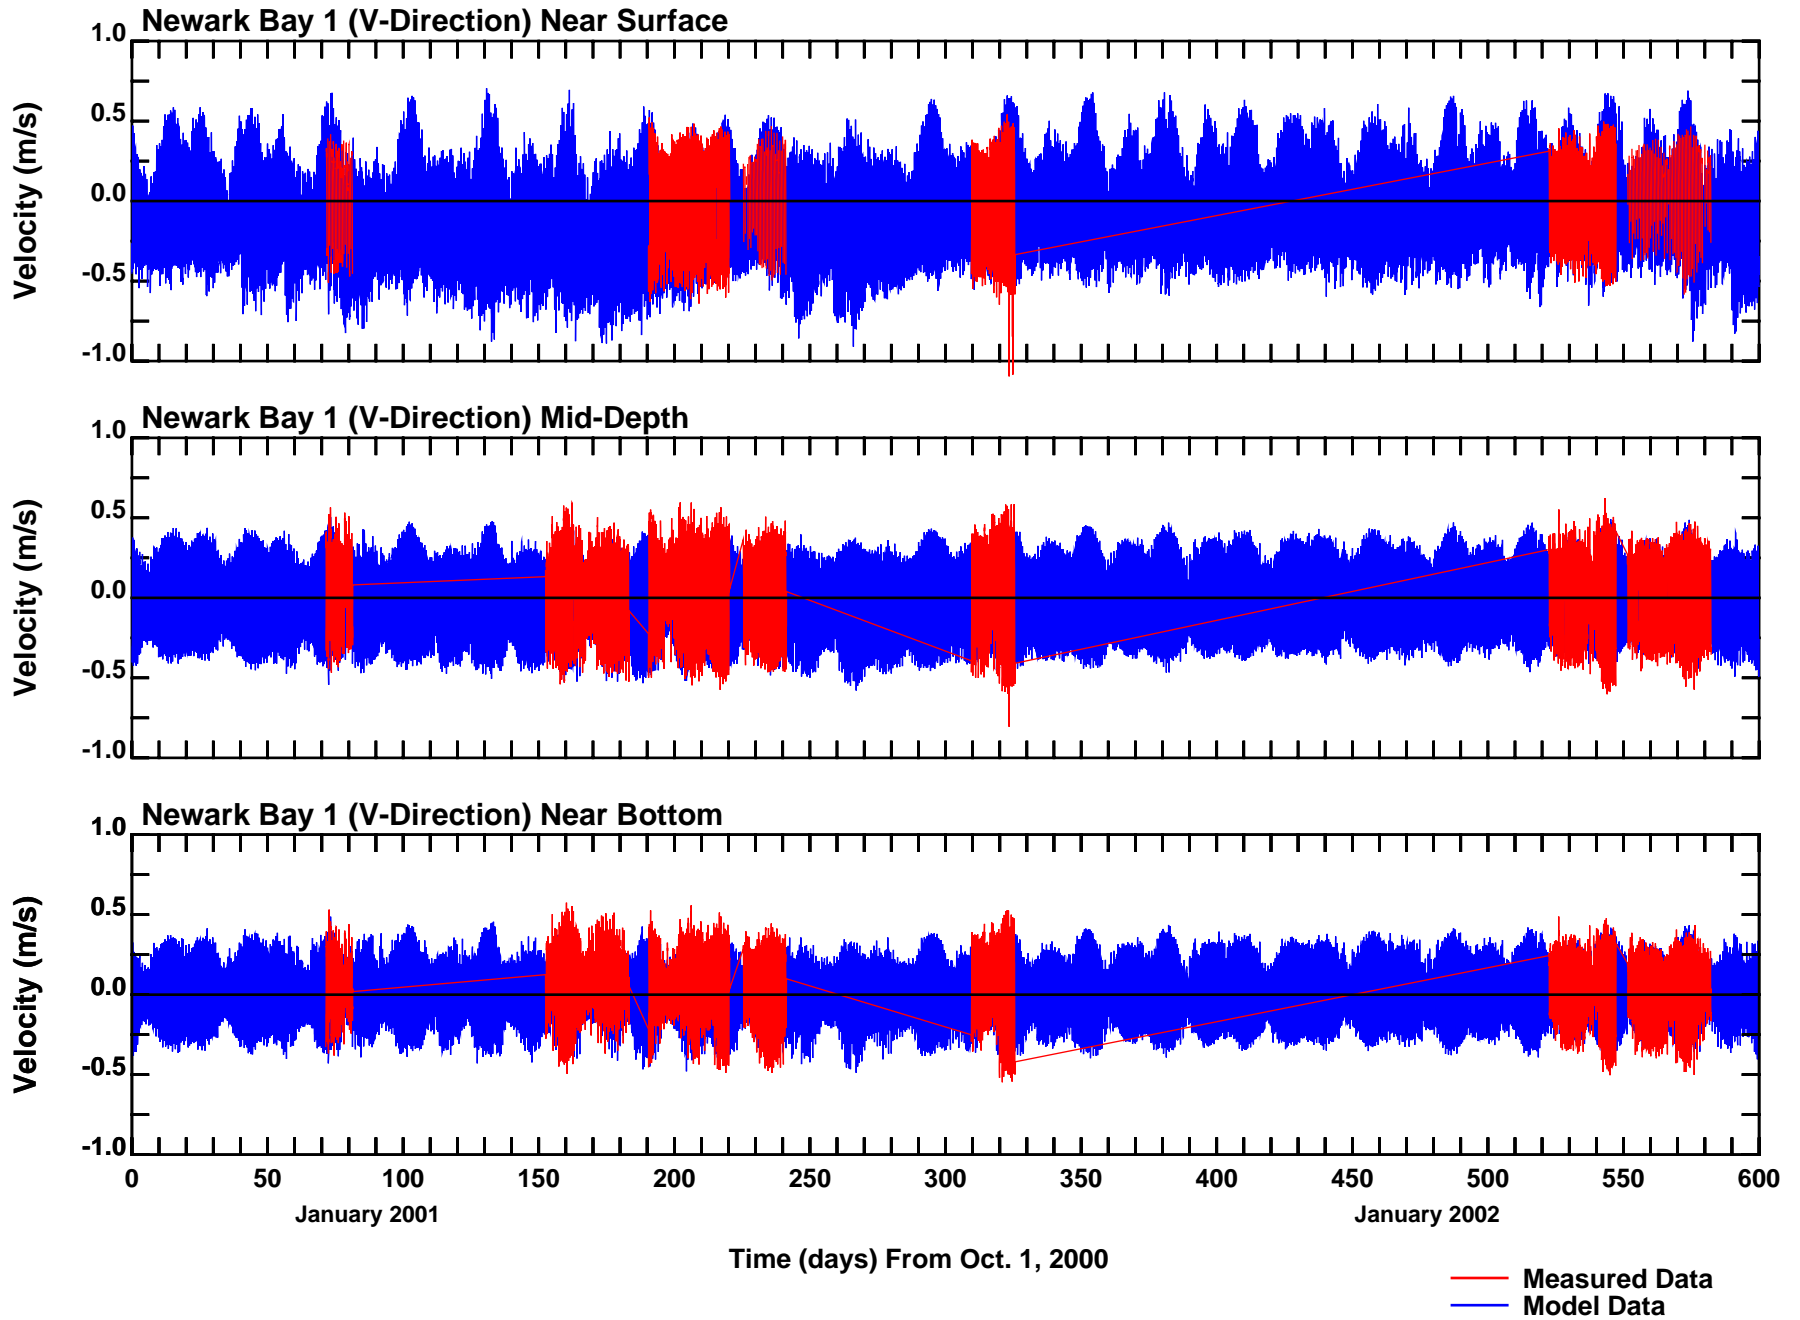

Update of CARP Models