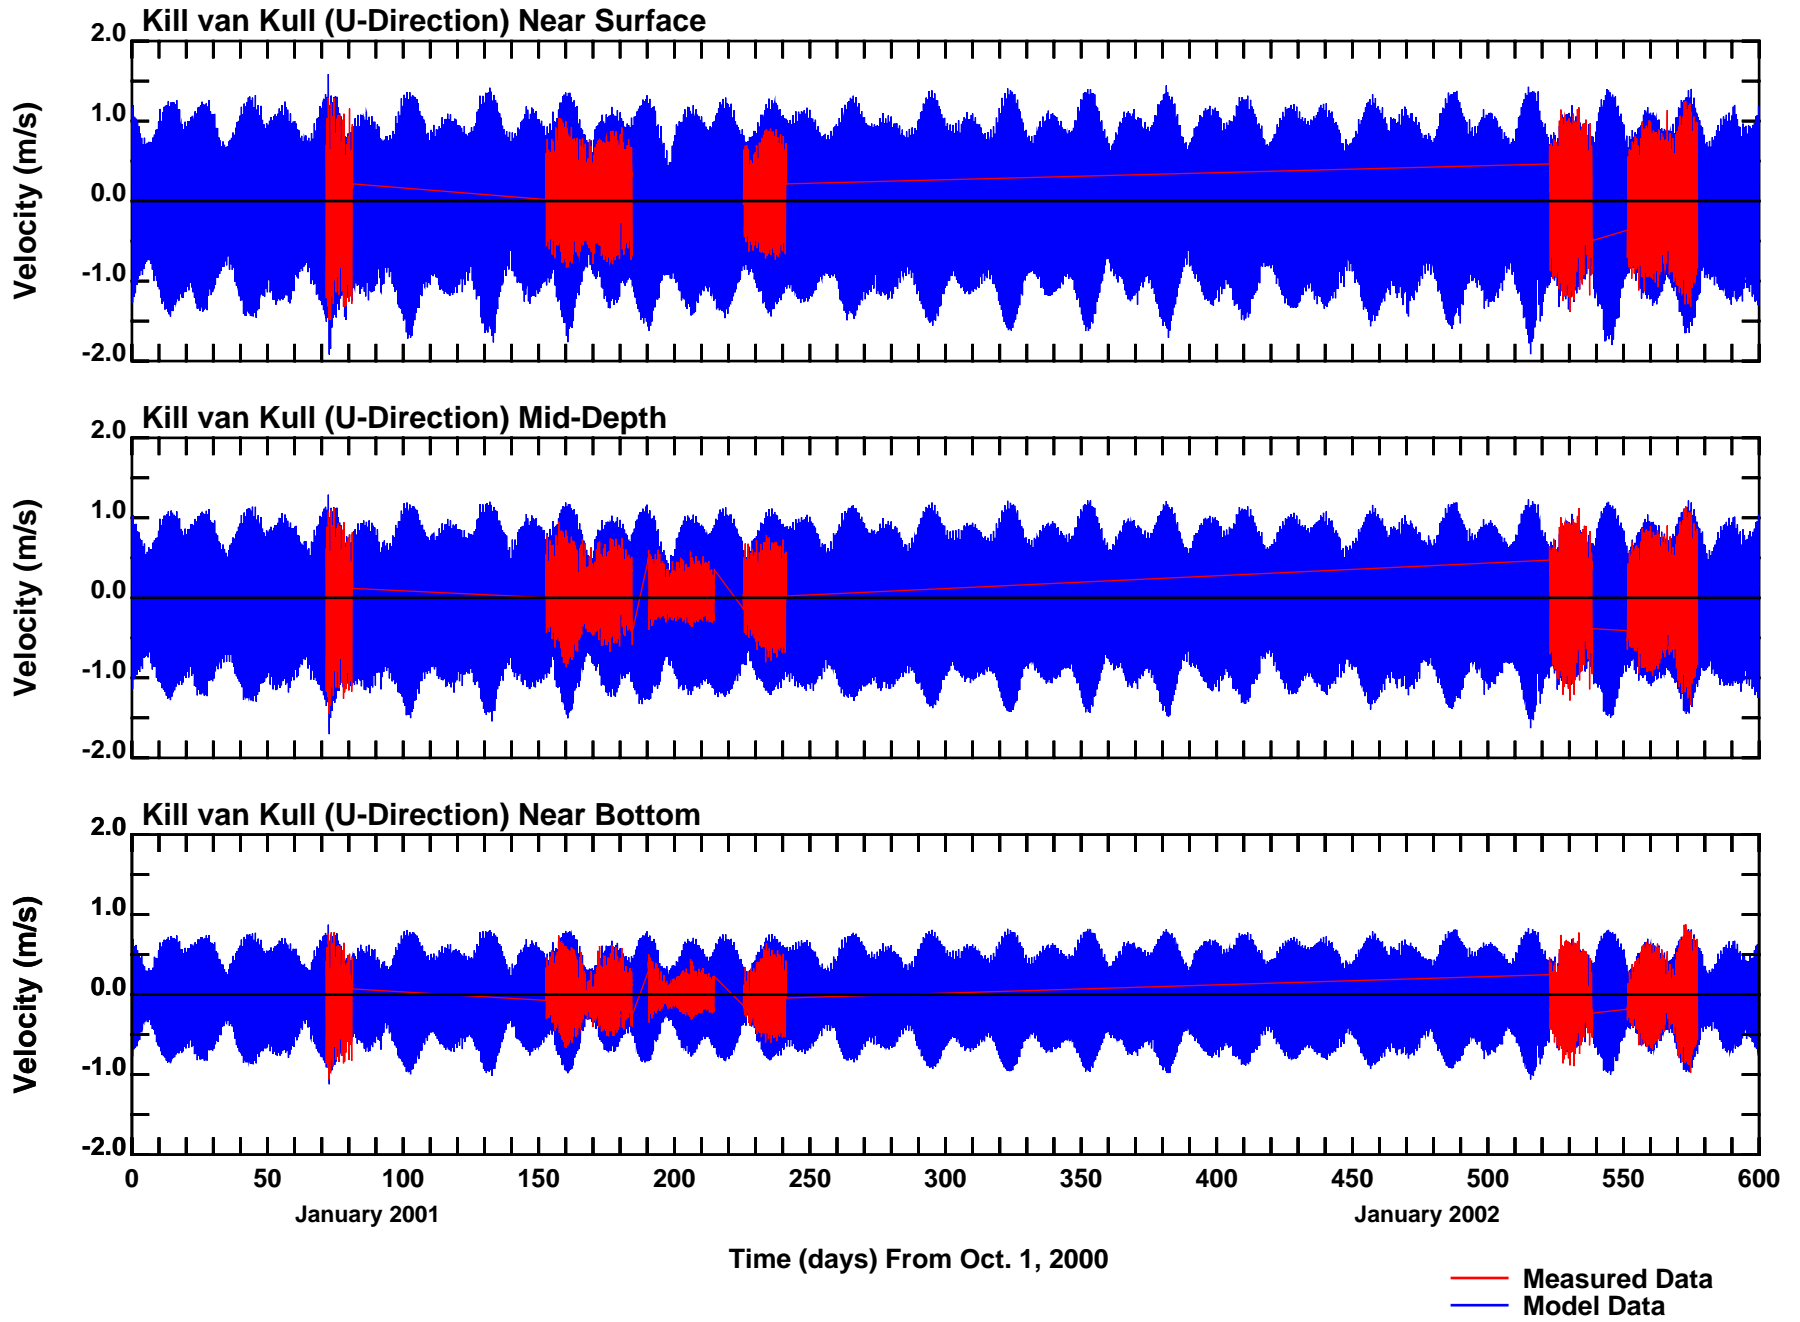

Update of CARP Models