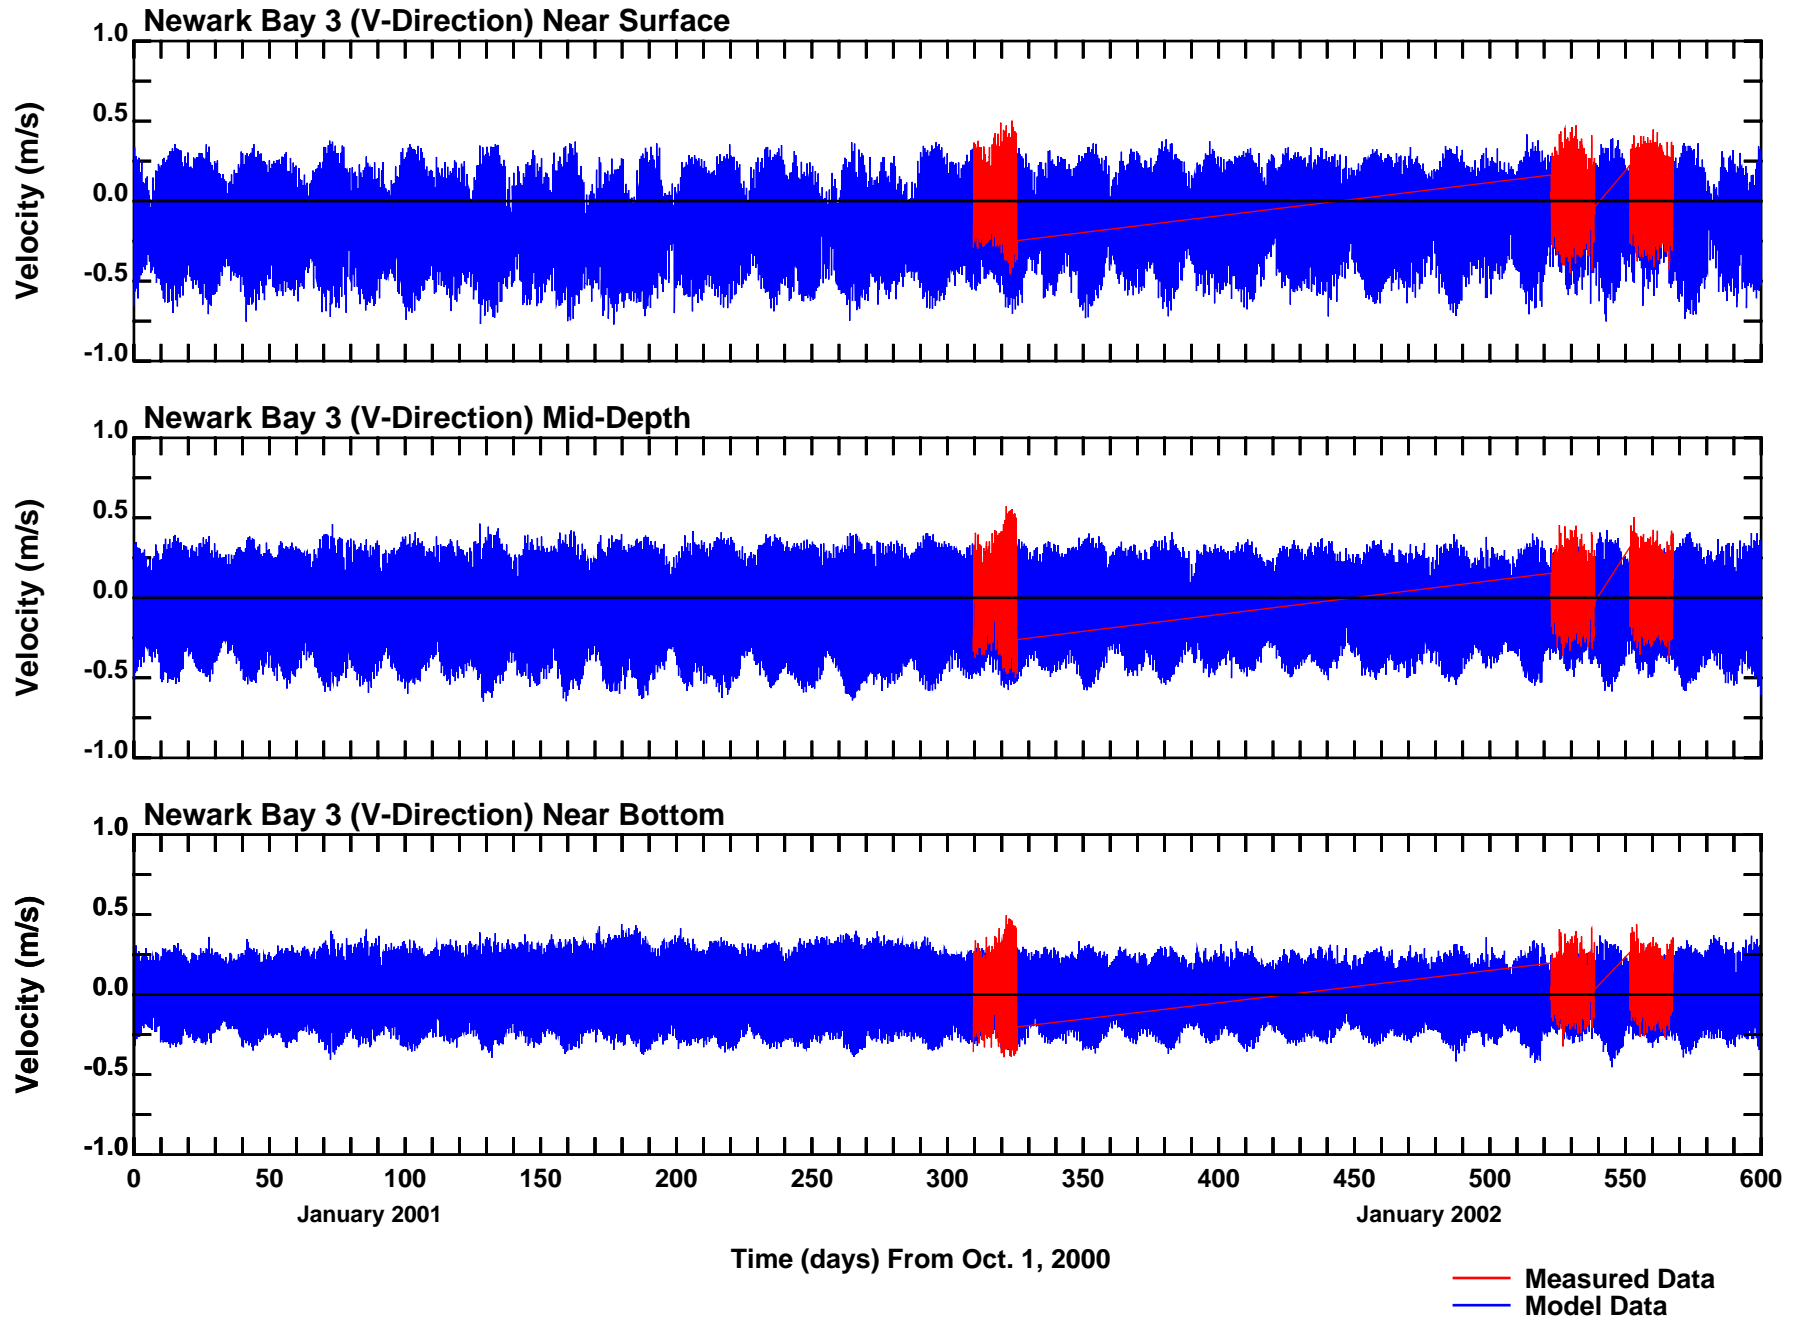

Update of CARP Models