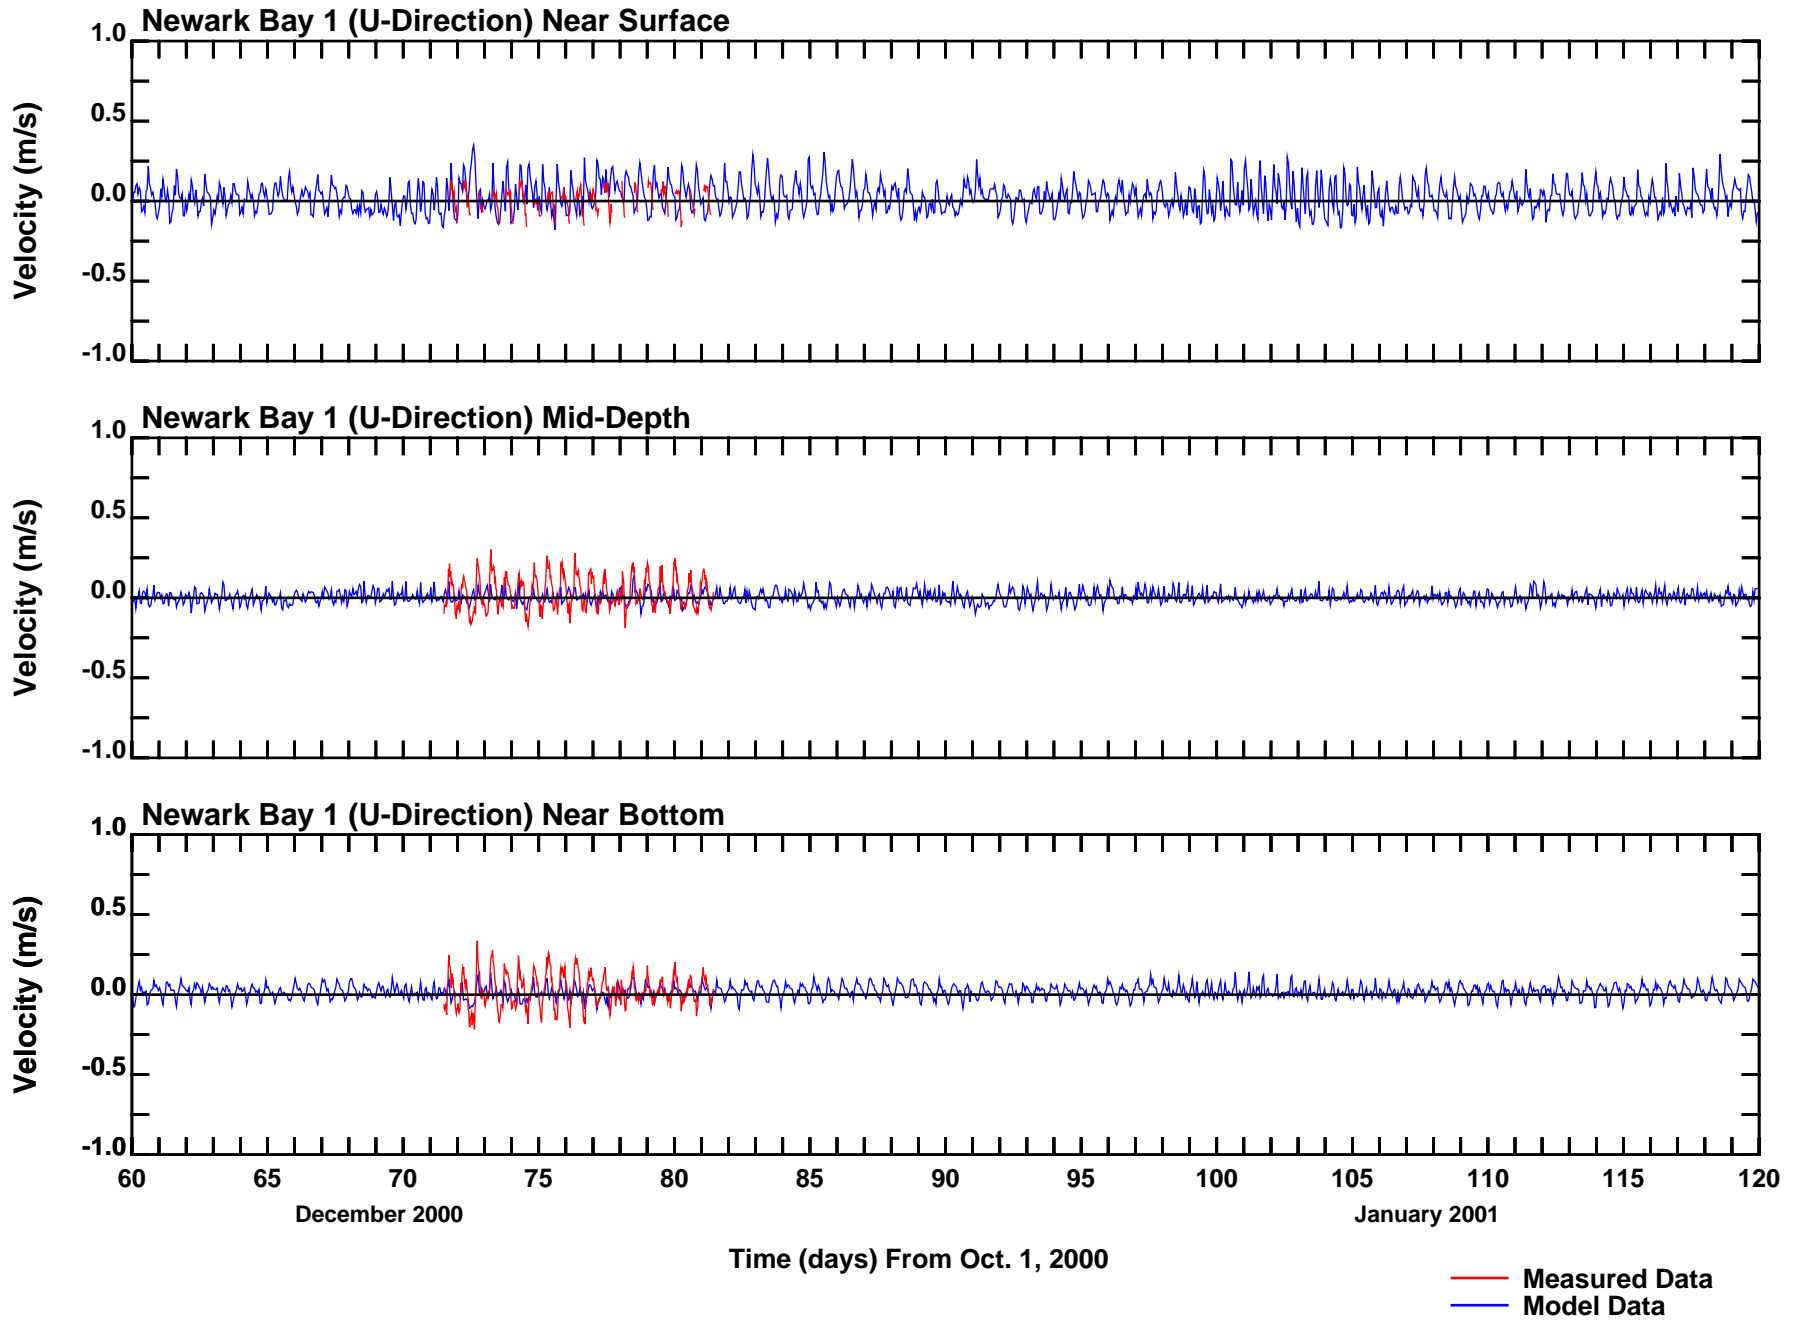

Update of CARP Models